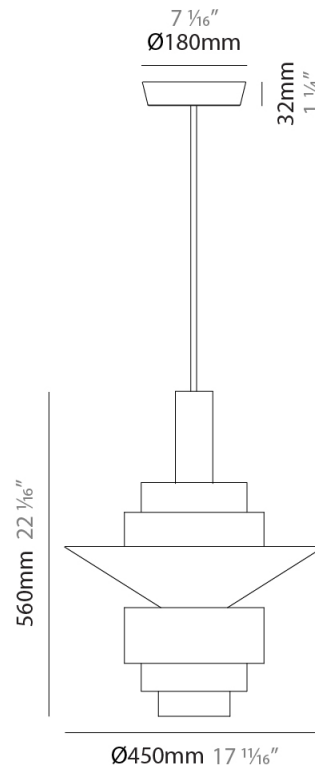

REFLECTIONS SUSPENSION

D51050-

base number   Finish
Options

1. To build a product code in our configurator select the specify button on the base model # product page
2. To build a manual product code on this datasheet choose from the options listed below in blue font and add the suffix to the base model #

GENERAL

Series: Reflections
Partner: Fambuena
Division: Design
Installation: Suspension
Product Type: Pendant
Mounting Location: Ceiling

PHYSICAL

Shape: Abstract
Diameter (mm): 450
Diameter (in): 17 ¹¹/₁₆
Height (mm): 560
Height (in): 22 ¹/₁₆
Fixture Finish: [BRA](#) / [PWT](#) / [WHI](#)
Fixture Material: Brass and Natural Ash Wood
Primary Material: Wood
Cable Details: Cable length 2000mm / 79

ELECTRICAL

Lamp Type: LED
Total Output Wattage (W): 34
Dimming: Non-Dimmable
Driver Included: Yes
Driver Location: Integrated
Driver Type: Constant Current - 120Vac
Driver Class: Class 2
Input Voltage (V): 120 - 277
Constant Current (MA): 500
Upon Request: 0-10Vdc dimming / Phase dimming 120Vac / Non-dimming 120/277Vac

LED

Number of LEDs: 2
Color Temperature (°K): 2700
Nominal Lumen (lm): 3100
CRI: >80 CRI
Lamp Life (hrs): 50000

OPTICAL

RATINGS AND CERTIFICATIONS

Certified By: Certified for North American Standards
IP rating: IP20